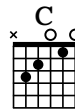

Git.A

Detailed description: This system contains the first four staves of the musical score. The top staff (Git.S) is a guitar solo in D minor, starting with a Dm chord diagram. The second staff (Git.A) shows the accompaniment with a C chord diagram. The third staff (Git.S) shows the fretboard for the solo part with fingerings like 5 7 5 and 6 8 8. The bottom staff (Git.A) shows the fretboard for the accompaniment with fingerings like 1 3 2 1 3 2 and 0 1 0 1 0.

Hazırlayan: Selçuk UZUNHASANOĞLU
<http://www.mygitar.com>

Git.S

Git.A

Git.S

Git.A

Detailed description: This system contains the next four staves of the musical score. The top staff (Git.S) continues the guitar solo with a Gm chord diagram. The second staff (Git.A) continues the accompaniment with a Dm chord diagram. The third staff (Git.S) shows the fretboard for the solo part with fingerings like 6 5 6 8 and 6 8 8. The bottom staff (Git.A) shows the fretboard for the accompaniment with fingerings like 3 3 3 3 3 3 and 1 3 2 0 3 2.

Git.S

Git.A

Git.S

Git.A

Detailed description: This system contains the final four staves of the musical score. The top staff (Git.S) continues the guitar solo with a C chord diagram. The second staff (Git.A) continues the accompaniment. The third staff (Git.S) shows the fretboard for the solo part with fingerings like 6 5 7 7 and 4 5 7. The bottom staff (Git.A) shows the fretboard for the accompaniment with fingerings like 1 3 2 1 3 2 and 0 1 0 1 0.