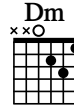

Git.S

Git.A

Git.S

Git.A

Detailed description: This system contains the next four staves of the musical score. The top staff (Git.S) continues the guitar solo with a Gm chord diagram. The second staff (Git.A) continues the accompaniment with a Dm chord diagram. The third staff (Git.S) shows the fretboard for the solo part with fingerings like 6 5 6 8 and 6 8 8. The bottom staff (Git.A) shows the fretboard for the accompaniment with fingerings like 3 3 3 3 3 3 and 1 3 2 0 3 2.